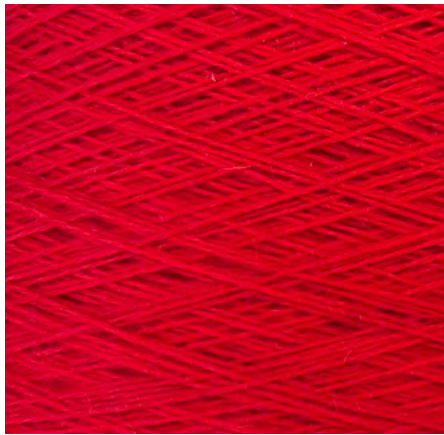

AMI AMALIA WOOL CATALOG

OPTIC WHITE

OFF WHITE

LATTE

ANTHRACITE

RED

BORDEAUX

CAMEL

BROWN

GREY

NAVY

GREEN MELANGE

BLACK